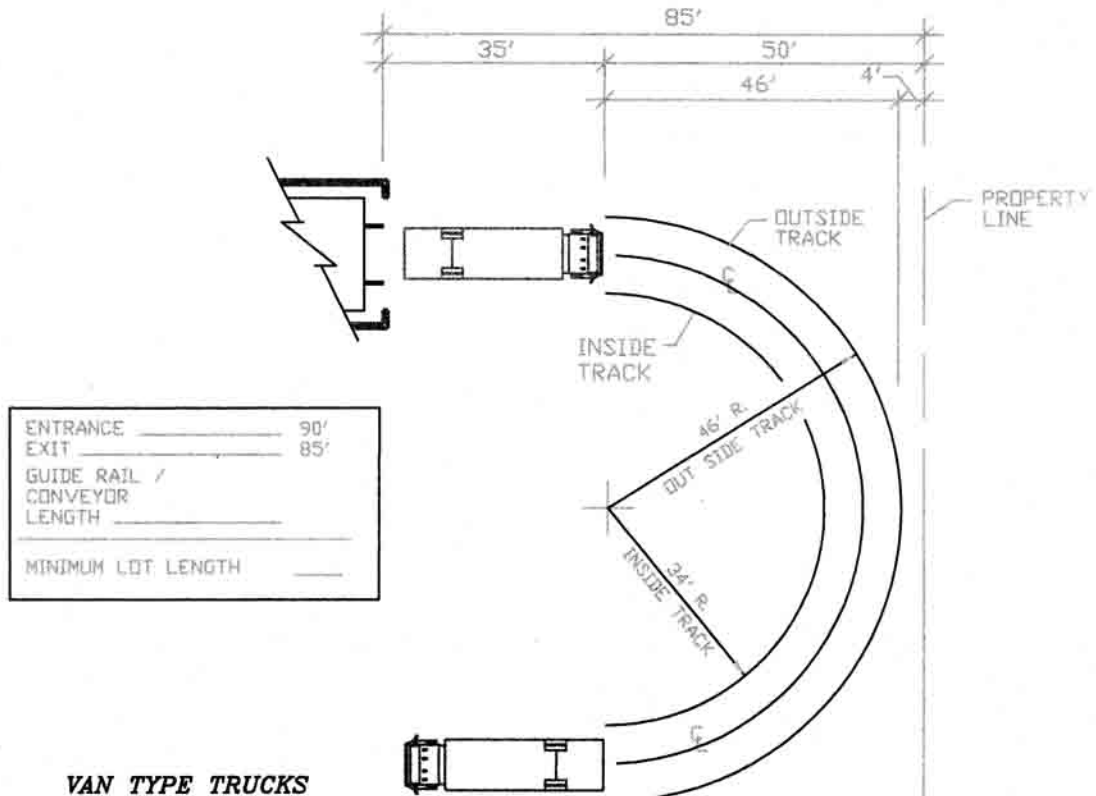

EXIT SPECIFICATIONS

SEMITRAILER & TRUCK TRACTOR
EXIT SPECIFICATIONS
35' TO 55' VEHICLES

VAN TYPE TRUCKS
EXIT SPECIFICATIONS
17' TO 35' VEHICLES